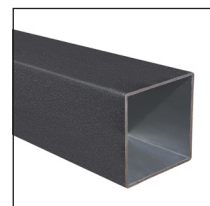

## SINGLE CANTINA

- Available in 10' x 10' and 10' x 13' canopy models
- 360° rotating pole allows you to move the shade throughout the day without repositioning the base
- The push up handle features a comfort-grip trigger and hydraulic gas strut which allows the canopy to effortlessly be raised or repositioned in seconds
- Furniture grade solution dyed acrylic canopy is available in hundreds of Sunbrella and Tempotest colors
- Two powder coated finish options
- Umbrella and base are sold as a set

# QUAD CANTINA

This strong single pole and base support four 10' x 10' canopies and provide shade to multiple seating areas covering 400 square feet. The finish colors allow the umbrella to complement a variety of furniture styles from traditional woven wicker to the most modern, powder coated aluminum.

This super large scale center pole model comes in 13, 16 and 20 ft square sizes. The canopies are manufactured with double, sewn-in vents to provide superior wind management and the heavy duty base provides a stable foundation for this impressive shade structure.

### Features include:

- A telescopic opening and closing system with a lift rod
- 8 rectangular aluminum ribs
- Carbon powder coated finish on an aluminum and steel frame with nylon accessories
- Canopy is made of marine or furniture grade, solution dyed acrylic
- Custom canopy options include valance, alternating panels, banding and logos
- Steel cross base with (4) concrete composite tiles
- Umbrella and base are sold as a set