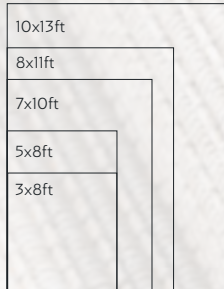

TULUM RUG COLLECTION

Rug Sizes

Anthracite

RR70