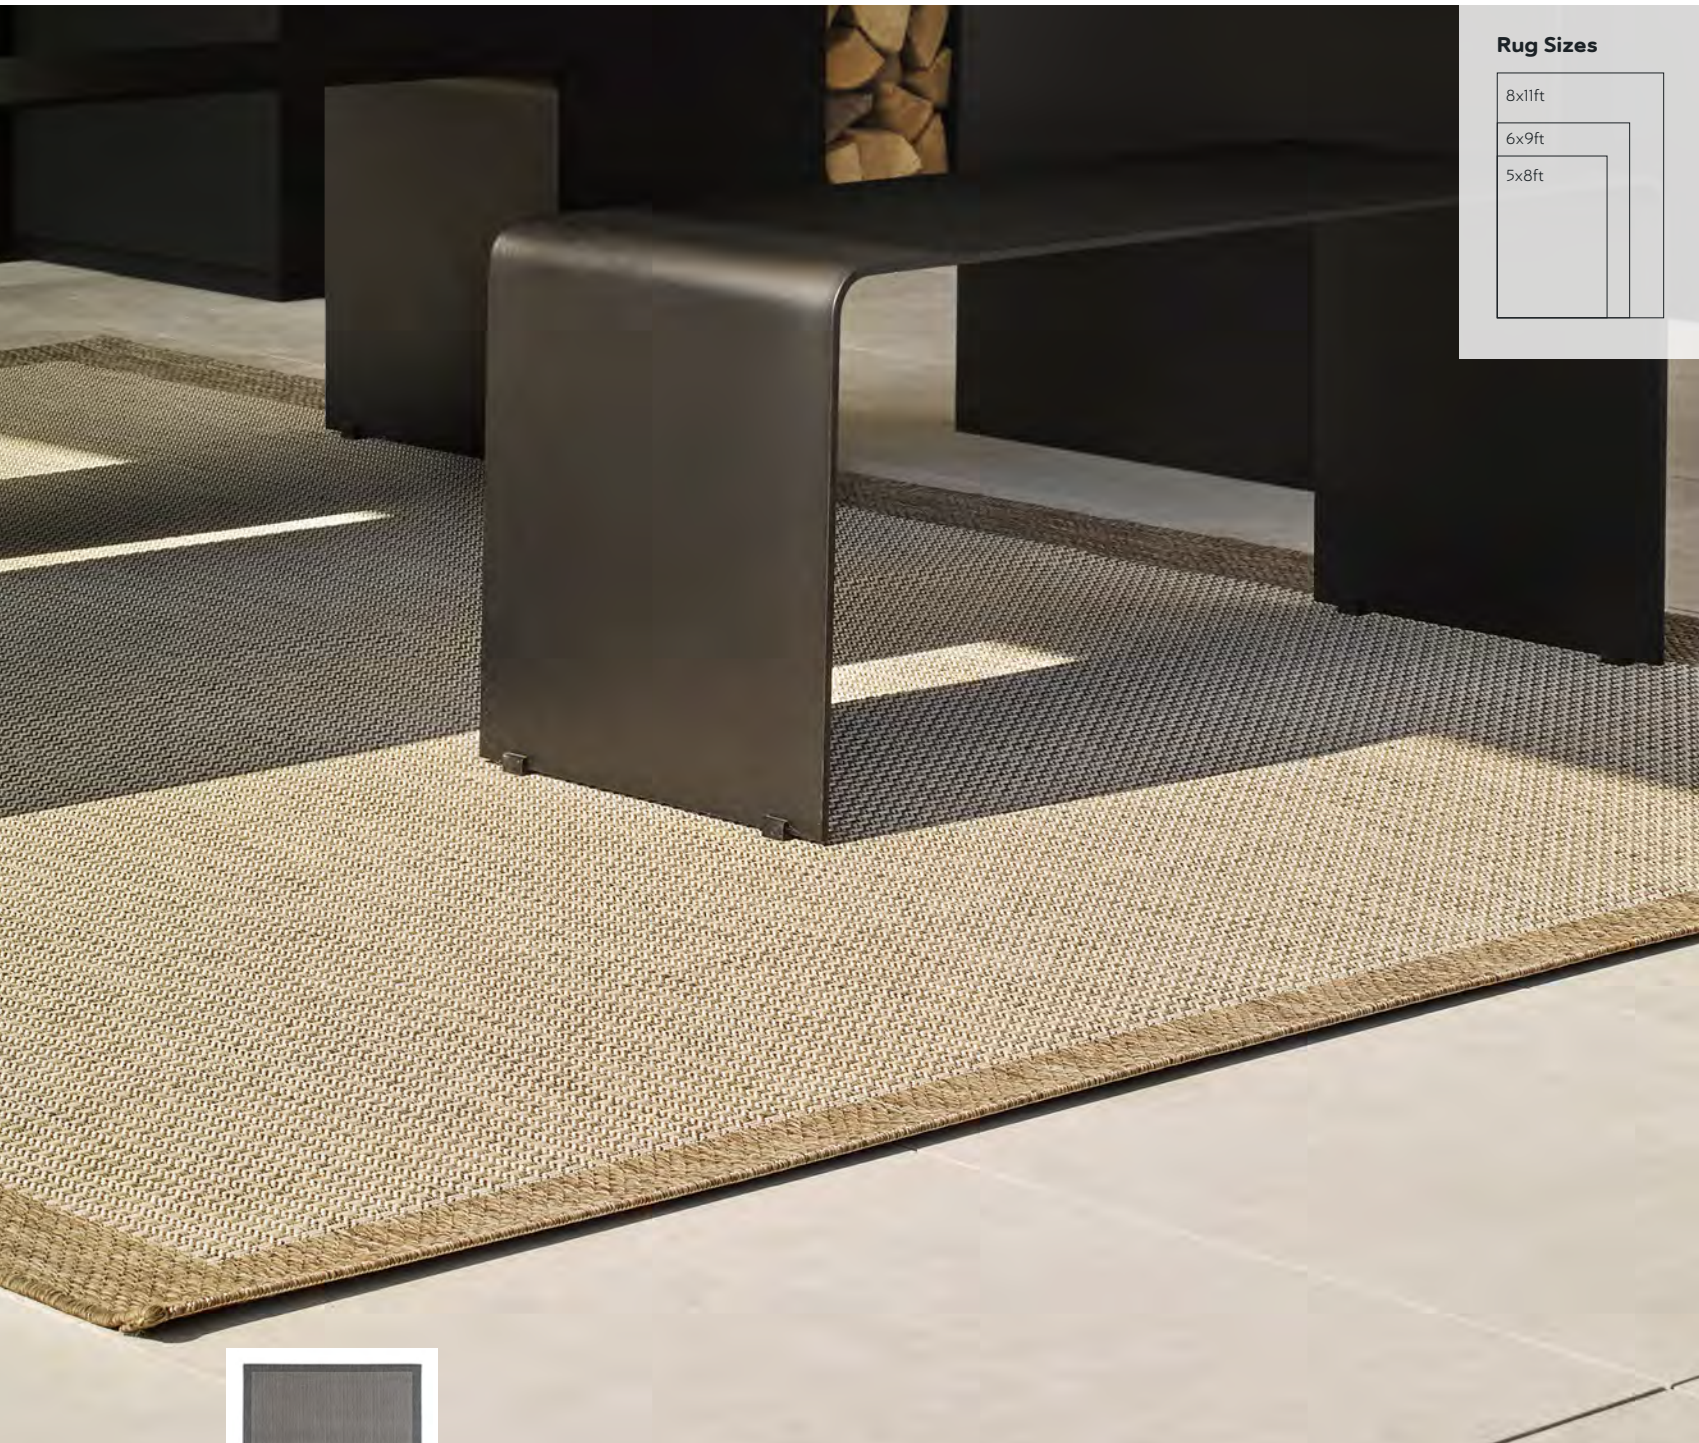

FANFARE RUG COLLECTION

Rug Sizes

8x11ft
6x9ft
5x8ft

Brown

RR15

Lime

RR15

LEXINGTON RUG COLLECTION