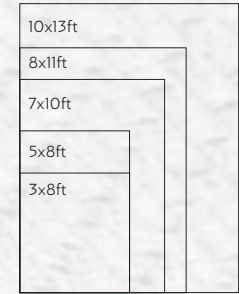

RR60

RR60

RR60

RR60

HAVANA RUG COLLECTION

Rug Sizes

Gold

RR65