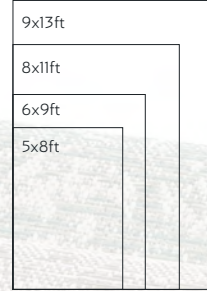

PORTOFINO RUG COLLECTION

Rug Sizes

Blue

Green

Grey

Taupe

Red

RR55

RR55

RR55

RR55

RR55