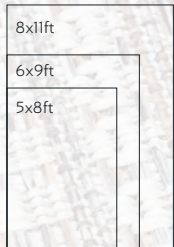

Rug Sizes

Blue

RR20