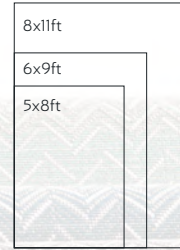

Gold

RR70

Ivory

RR70

Silver

RR70

WAVE RUG COLLECTION

Rug Sizes