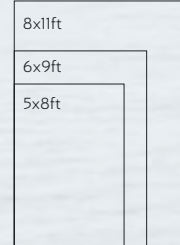

Rug Sizes

Blue

RR25