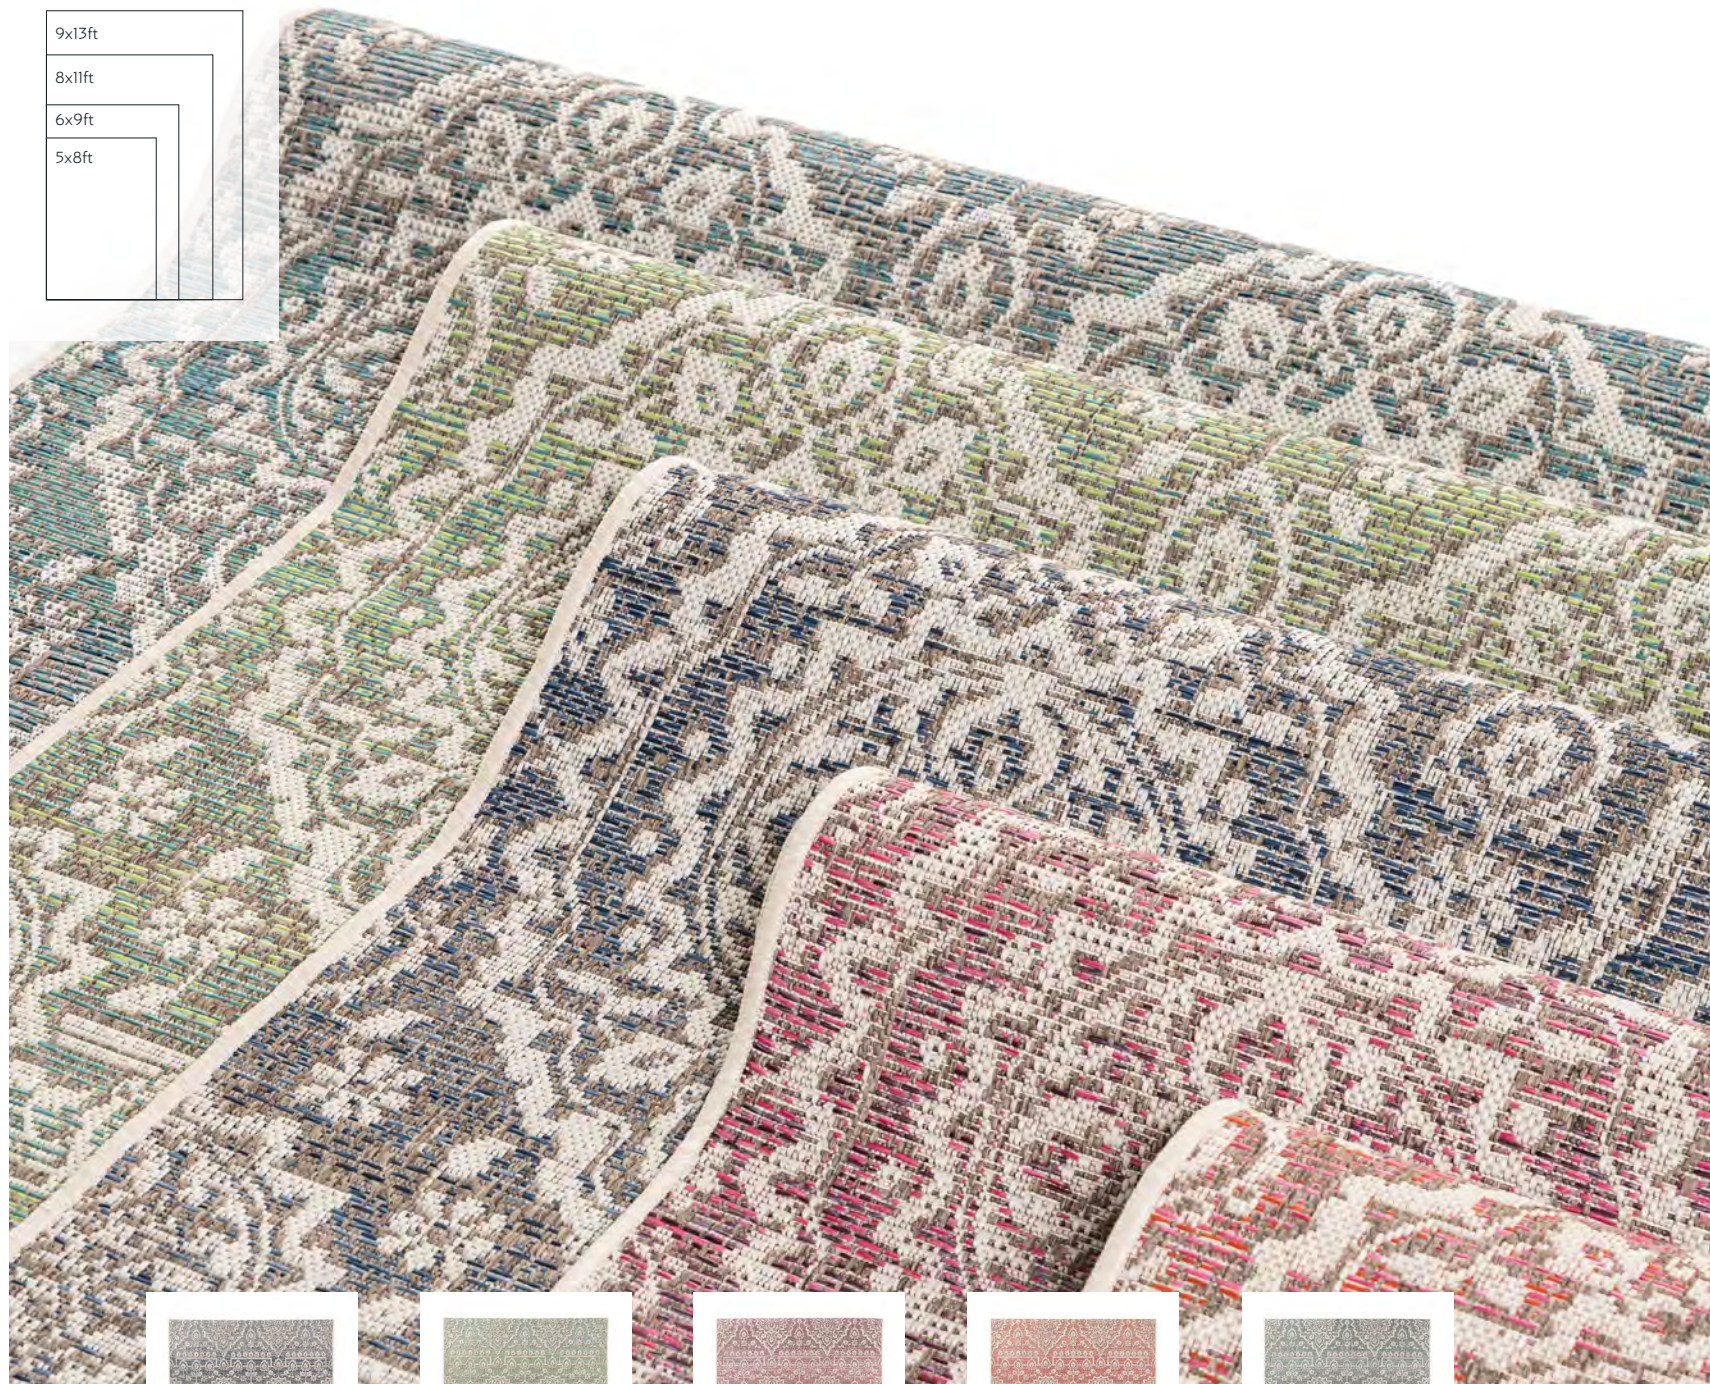

BELLAGIO RUG COLLECTION

Rug Sizes

9x13ft
8x11ft
6x9ft
5x8ft

Blue

Green

Plum

Red

Turquoise

RR60

RR60

RR60

RR60

RR60