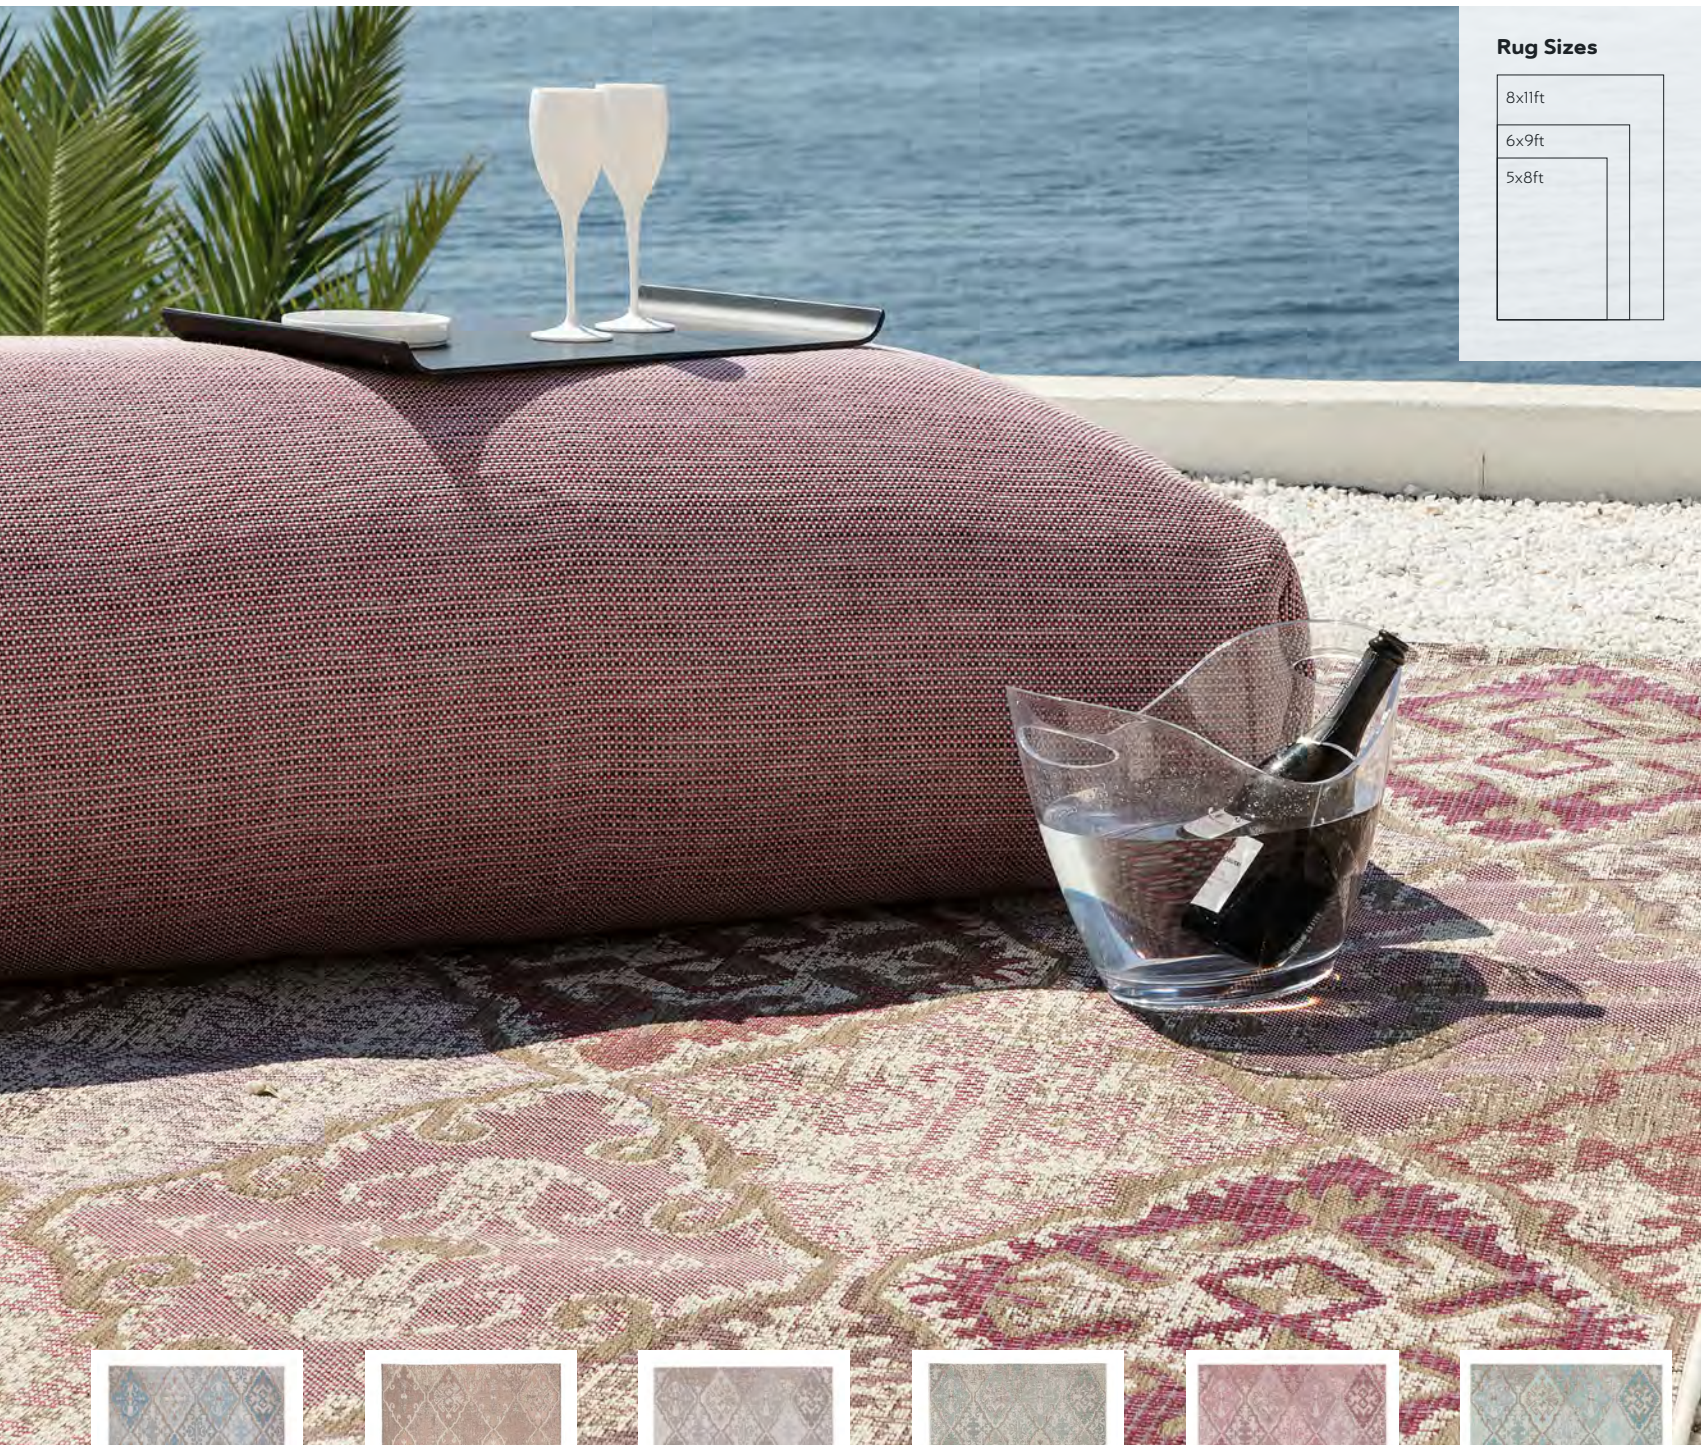

REGENT RUG COLLECTION

Rug Sizes

Blue

RR25

Gold

RR25

Grey

RR25

Moss Green

RR25

Plum

RR25

Turquoise

RR25