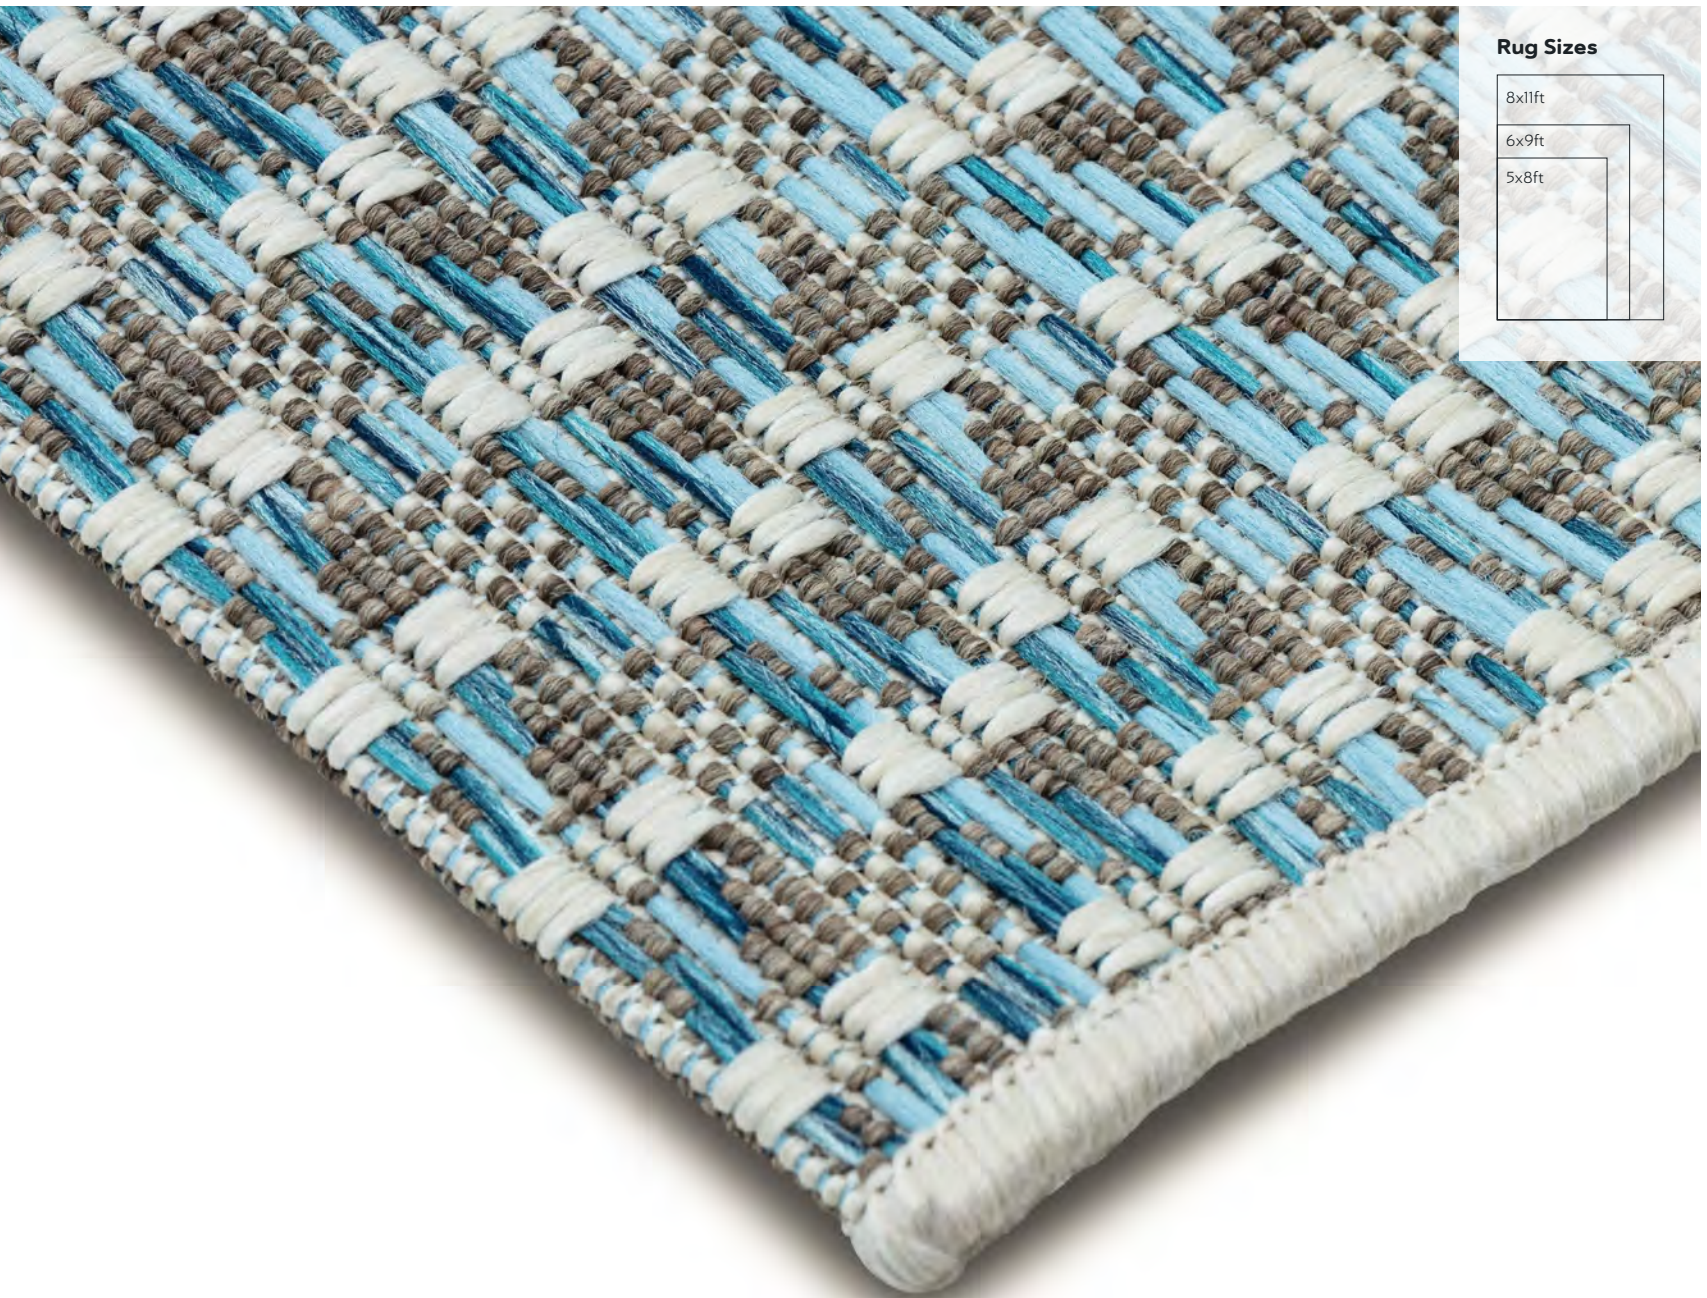

Taupe

RR10

Turquoise

RR10

BORDEAUX RUG COLLECTION

Rug Sizes

8x11ft

6x9ft