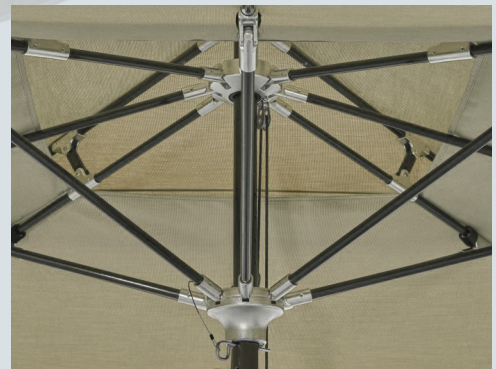

NEW FOR
2024

Studio
FIBERBUILT

Phoenix

Single Scalloped Valance

Double Scalloped Valance

Detail of double tier fiberglass ribs and aluminum hubs and joints in contrasting finish

- 5/8" diam fiberglass ribs
- Sleek finial
- Heavy duty aluminum hubs and joints
- Locking pulley & pin lift
- 1 1/2" and 2" diam aluminum poles

Essex

Bullion fringe

Double Scalloped Valance on
double vent canopy

Detail of aluminum hub and joints
and fiberglass ribs

- 5/8" diam fiberglass ribs
- Heavy duty aluminum hubs and joints
- Locking pulley & pin lift
- Sleek finial
- 1 1/2" and 2" diam aluminum poles

Orbit

Detail of aluminum hub and joints
and fiberglass ribs

- 5/8" diam fiberglass ribs
- Sleek finial
- Heavy duty aluminum hubs and joints
- Locking pulley & pin lift
- 1 1/2" and 2" diam aluminum poles