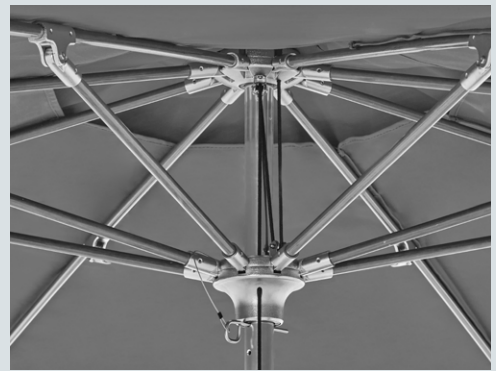

NEW FOR
2024

Studio
FIBERBUILT

Phoenix

Single Scalloped Valance

Double Scalloped Valance

Detail of double tier fiberglass ribs and aluminum hubs and joints in contrasting finish

- 5/8" diam fiberglass ribs
- Sleek finial
- Heavy duty aluminum hubs and joints
- Locking pulley & pin lift
- 1 1/2" and 2" diam aluminum poles

Essex

Bullion fringe

Double Scalloped Valance on
double vent canopy

Detail of aluminum hub and joints
and fiberglass ribs

- 5/8" diam fiberglass ribs
- Heavy duty aluminum hubs and joints
- Locking pulley & pin lift
- Sleek finial
- 1 1/2" and 2" diam aluminum poles

Orbit

Detail of aluminum hub and joints
and fiberglass ribs

- 5/8" diam fiberglass ribs
- Sleek finial
- Heavy duty aluminum hubs and joints
- Locking pulley & pin lift
- 1 1/2" and 2" diam aluminum poles