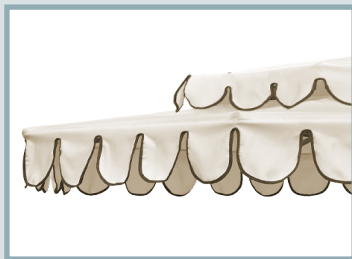

NEW FOR
2024

Studio
FIBERBUILT

Phoenix

Single Scalloped Valance

Double Scalloped Valance

Detail of double tier fiberglass ribs and aluminum hubs and joints in contrasting finish

- 5/8" diam fiberglass ribs
- Sleek finial
- Heavy duty aluminum hubs and joints
- Locking pulley & pin lift
- 1 1/2" and 2" diam aluminum poles

Essex

Bullion fringe

Double Scalloped Valance on
double vent canopy

Detail of aluminum hub and joints
and fiberglass ribs

- 5/8" diam fiberglass ribs
- Heavy duty aluminum hubs and joints
- Locking pulley & pin lift
- Sleek finial
- 1 1/2" and 2" diam aluminum poles

Orbit

Detail of aluminum hub and joints
and fiberglass ribs

- 5/8" diam fiberglass ribs
- Sleek finial
- Heavy duty aluminum hubs and joints
- Locking pulley & pin lift
- 1 1/2" and 2" diam aluminum poles