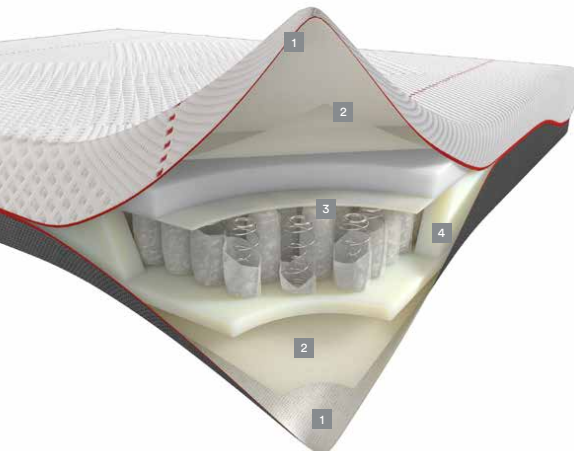

DORELAN TECHNOLOGY

1. 1 Movimento viscose and polyester fabric with D/Cool
2. 2 Highly resistant fabric
3. 3 Dorelan Hybrid Technology (Myform Memory Air + Armonia individually wrapped coils)
4. 4 Dorelan Box System