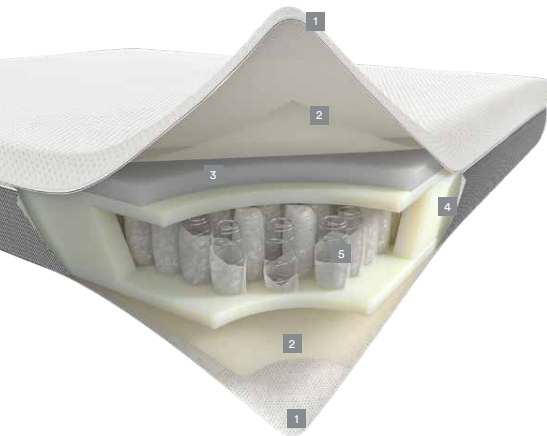

DORELAN TECHNOLOGY

1. 1 Viscose and polyester fabric
2. 2 Highly resistant fabric
3. 3 Myform Memory
4. 4 Dorelan Box System
5. 5 1064 Auxilium individually wrapped coils (King Size)