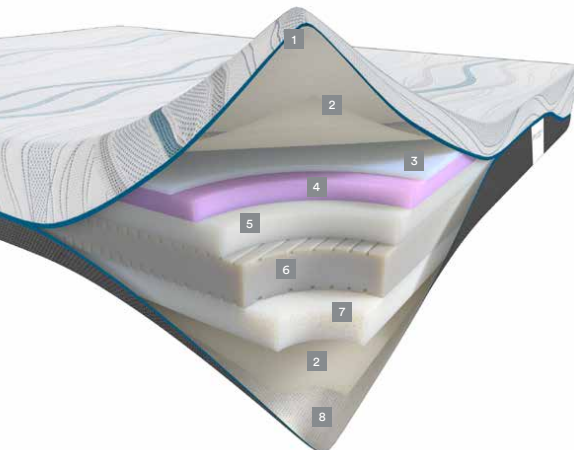

DORELAN TECHNOLOGY

1. 1 Highly breathable Emozione viscose and polyester 3D fabric
2. 2 Highly resistant fabric
3. 3 Myform Memory Clima
4. 4 Myform Regen
5. 5 Myform Memory Air
6. 6 Myform Extension
7. 7 Myform Air
8. 8