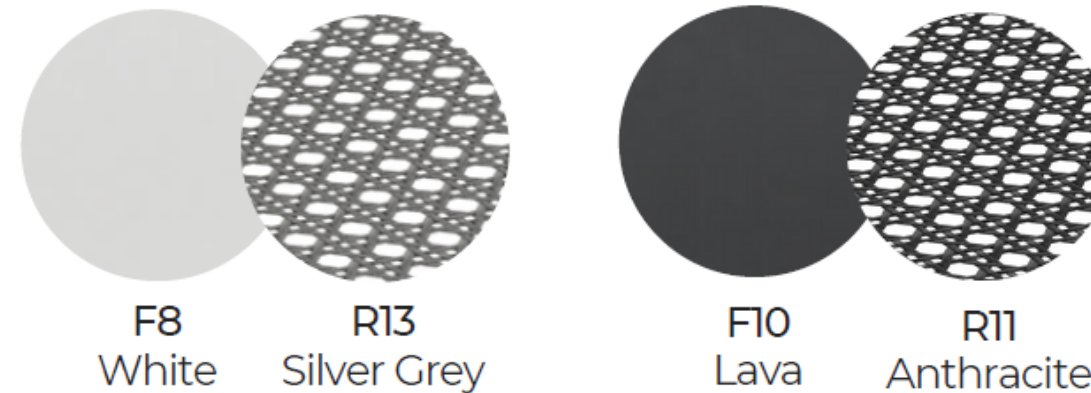

DAYTONA COLLECTION

- Dining Chair
- Barstool

- Lead Time
Lead Time from Stock | 4-6 Weeks
Custom Order Lead time | 12 Weeks
- Frame
Powder-coated aluminium
- Rope Weaving Seating and Back
Woven rope
- Colour Options