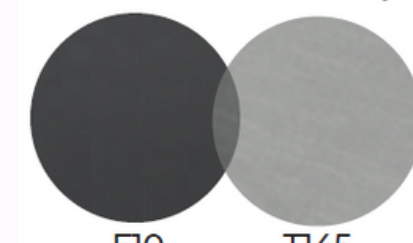

F8 White P8 PVC White

F10 Lava P35 PVC Black

F8 White T140 Silver Grey

F10 Lava T145 Space Grey

KJ16210

HANA DINING CHAIR

A comfortable contemporary chair

KJ16290