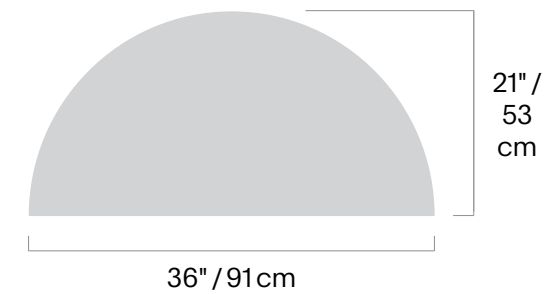

SILK

004

SHAPE

Doormat
Utility Mat
Big Mat
Runner
Custom Mat

SIZE

18" × 28" 46 × 71 cm
24" × 36" 61 × 91 cm
36" × 60" 91 × 152 cm
24" × 72" 61 × 183 cm
Custom Sizes Available

STYLE

200138
200140
200137
200139
200514

SHAPE		SIZE		STYLE	-	COLOR
△	Welcome Mat	21"×36"	53×91 cm	200705	-	---

Find a sales representative and get preferred pricing at:
[CHILEWICHOSPITALITY.COM](https://chilewichhospitality.com)

Photography: Megan Senior, except where noted.