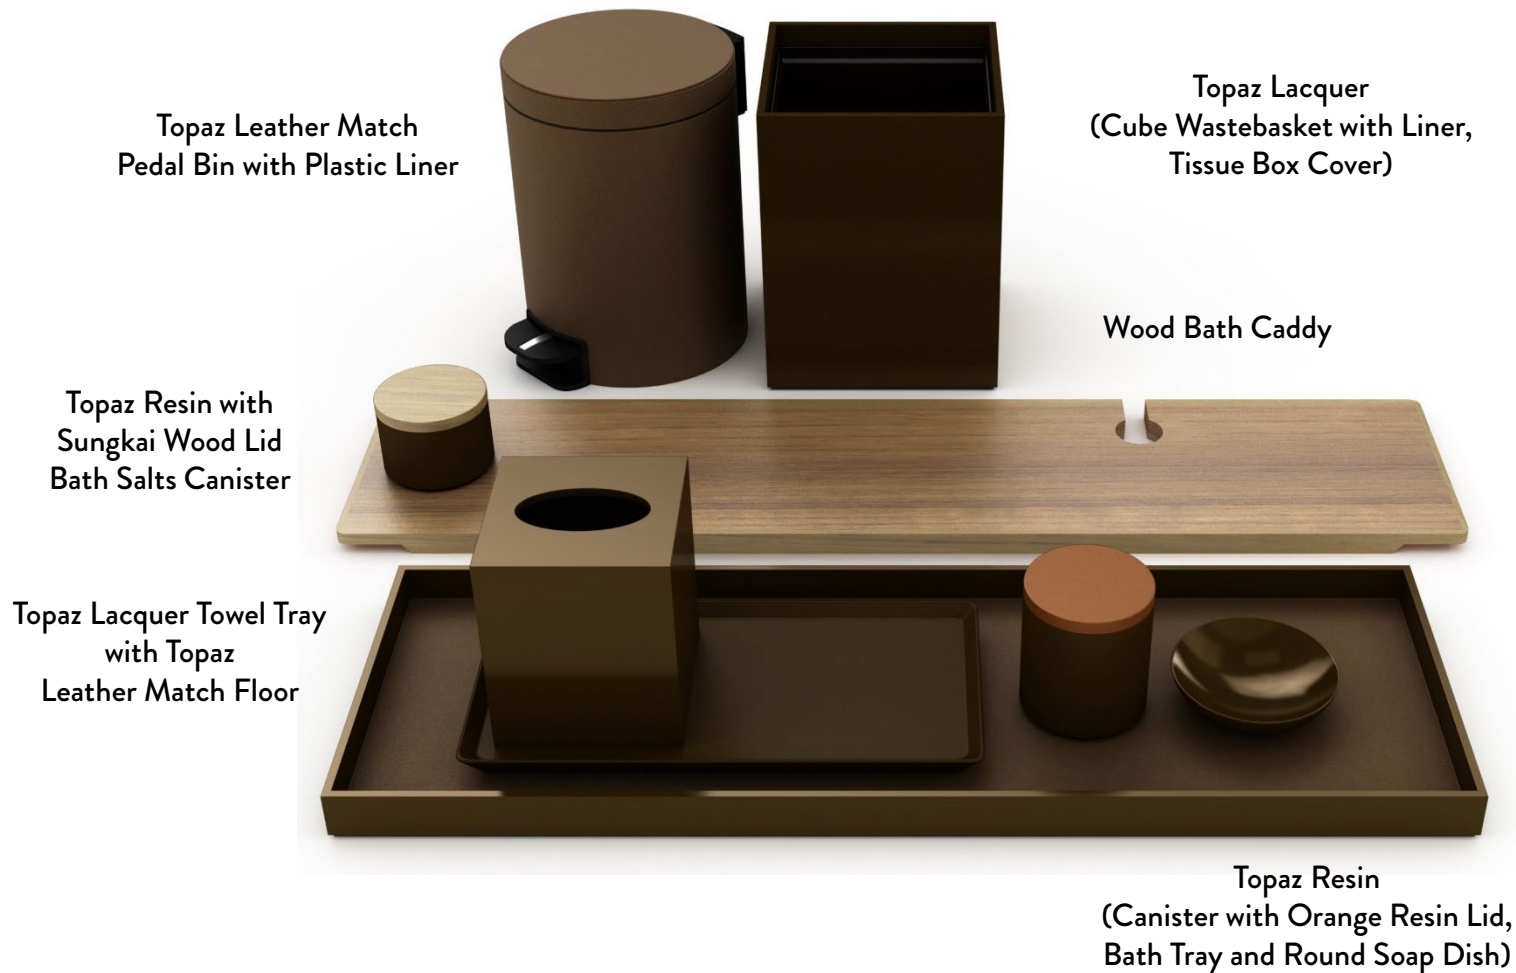

Lacquer, Smooth Leather Match, Wood and Resin