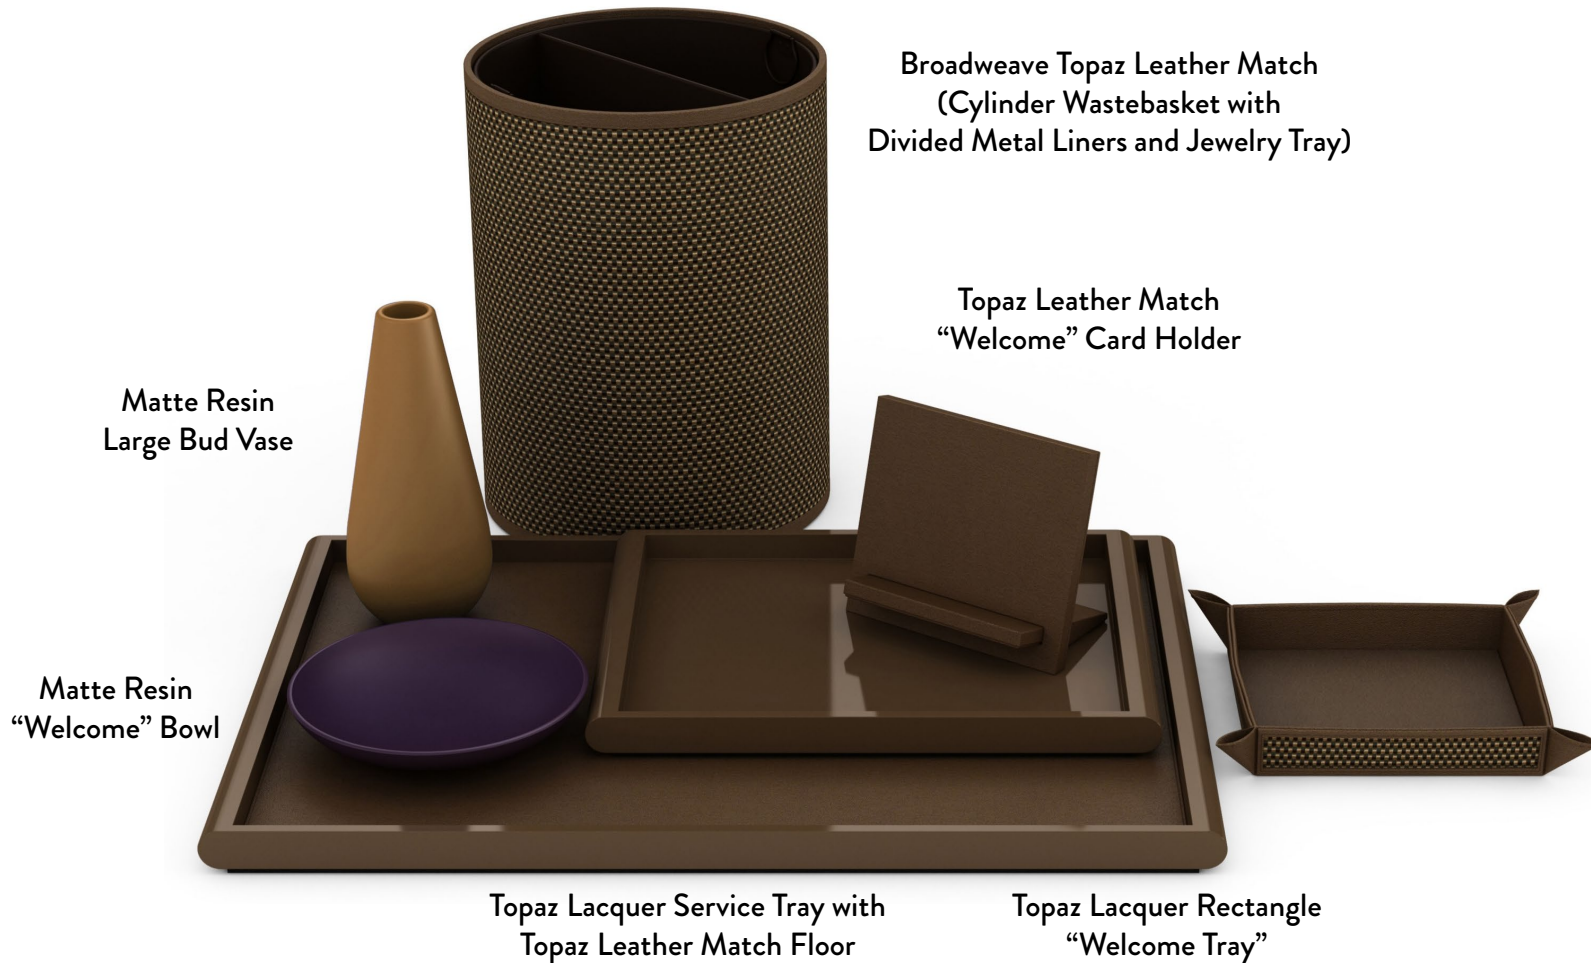

Broadweave and Smooth Leather Match, Lacquer, Resin