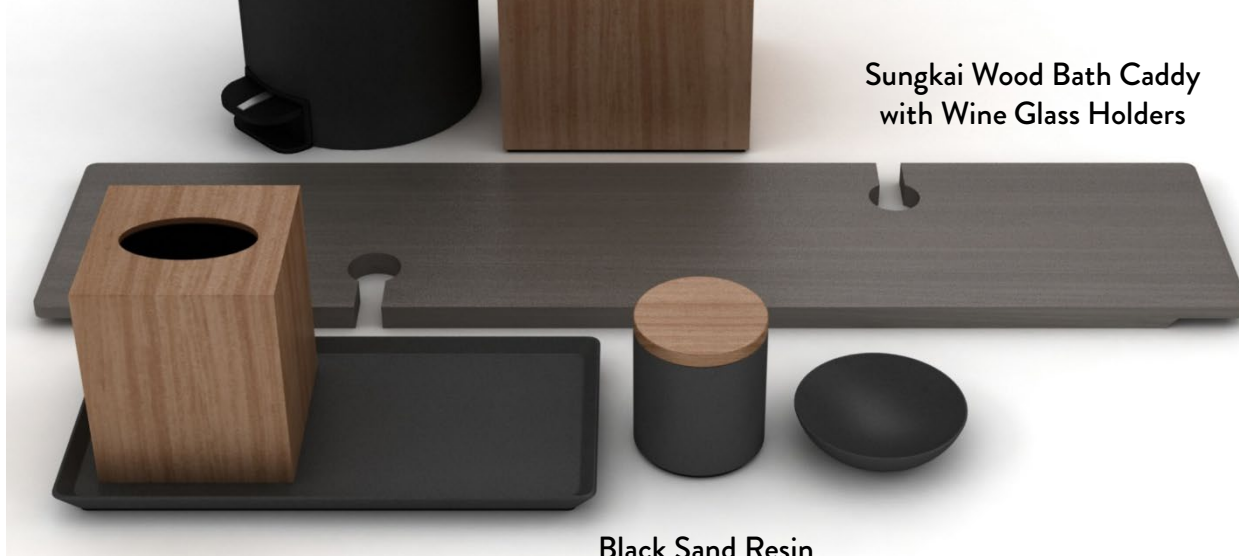

## Wood, Resin, Leather Match

Black Leather Match  
Pedal Bin with Plastic Liner

Teak Wood  
(Cube Wastebasket with Liner  
and Tissue Box Cover)

Sungkai Wood Bath Caddy  
with Wine Glass Holders

Black Sand Resin  
(Bath Tray and Round Soap Dish)