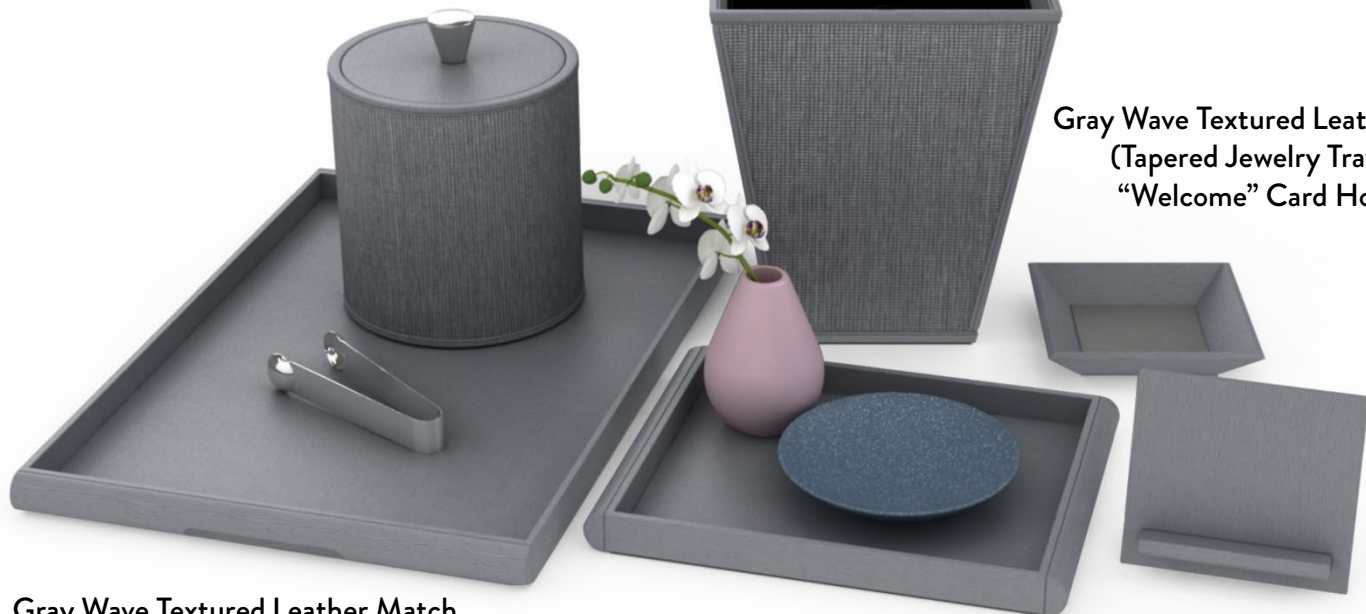

Classic Woven WT and Wave Textured Leather Match, Resin

Gray Classic Woven Wave Textured
Leather Match
(Pyramid Wastebasket with Divided Liner,
and Round Ice Bucket)

Gray Wave Textured Leather Match
(Tapered Jewelry Tray, and
“Welcome” Card Holder)

Gray Wave Textured Leather Match
(Large Service Tray and
Small “Welcome” Tray)

Small Pink Resin Bud Vase
and Blue/Gray Matte Resin
“Welcome Bowl”