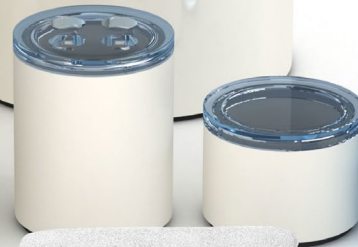

Blue Clear Resin
Round Soap Dish