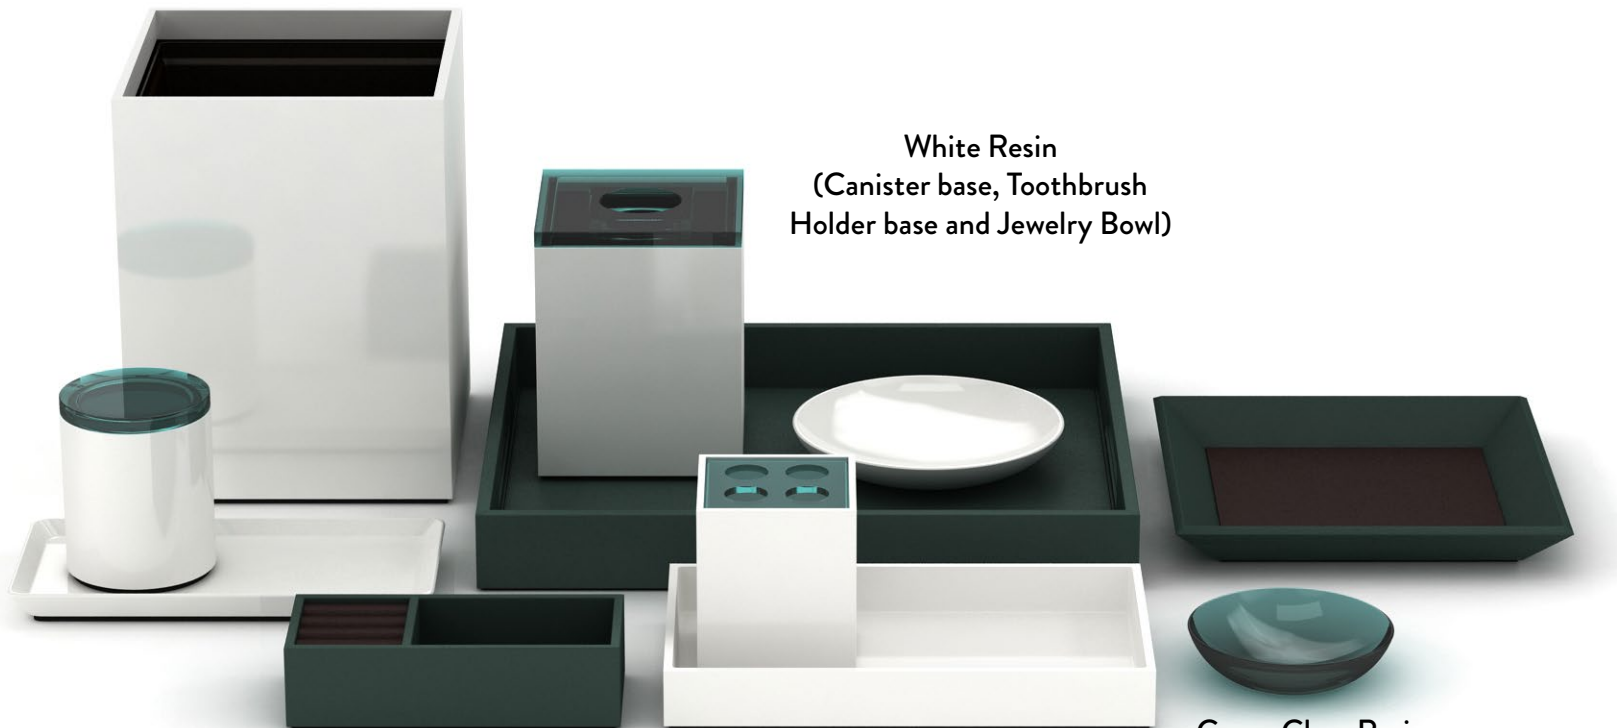

Lacquer, Resin and Smooth Leather Match

White Lacquer (Cube Wastebasket with Plastic Liner,
Tissue Box Cover and Small Bath Tray)

White Resin
(Canister base, Toothbrush
Holder base and Jewelry Bowl)

Custom Colored Green Leather Match
(Jewelry Box, Jewelry Tray and Shoe Tray)

Green Clear Resin
(Round Soap Dish, Lids for
Tissue Box Cover, Canister,
Toothbrush Holder)