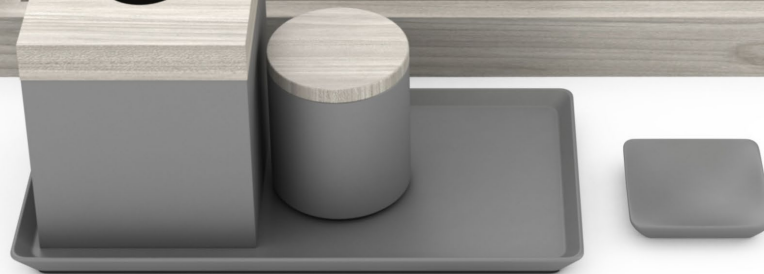

Gray Matte Resin
(Bath Tray and Square Soap Dish)