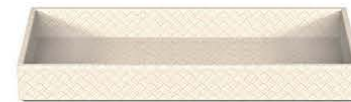

510-1FJ
small bath tray
1.50" x 11.50" x 4.25"
4.00 x 29.25 x 10.50 cm
ivory
case pack 4