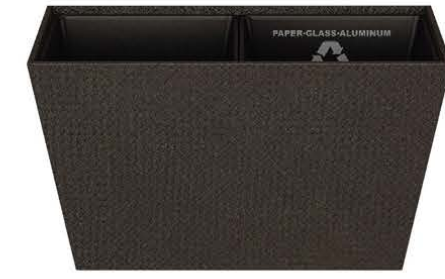

ACORN

BLACK

GRAY

JAVA

NATURAL

506P
cube storage can
10.50" x 8.00" x 8.00"
26.50 x 20.50 x 20.50 cm
acorn, gray, java, natural
case pack 2

501-2P
tapered recycling bin
with polypropylene liners
11.00" x 19.00" x 10.50"
28.00 x 48.50 x 25.00 cm
gray, java
case pack 1

501P
pyramid storage can
12.00" x 10.00" x 10.00"
30.00 x 25.50 x 25.50 cm
all colors
case pack 4

501-1P
pyramid storage can with base
12.25" x 10.00" x 10.00"
30.75 x 25.50 x 25.50 cm
acorn, java
case pack 4