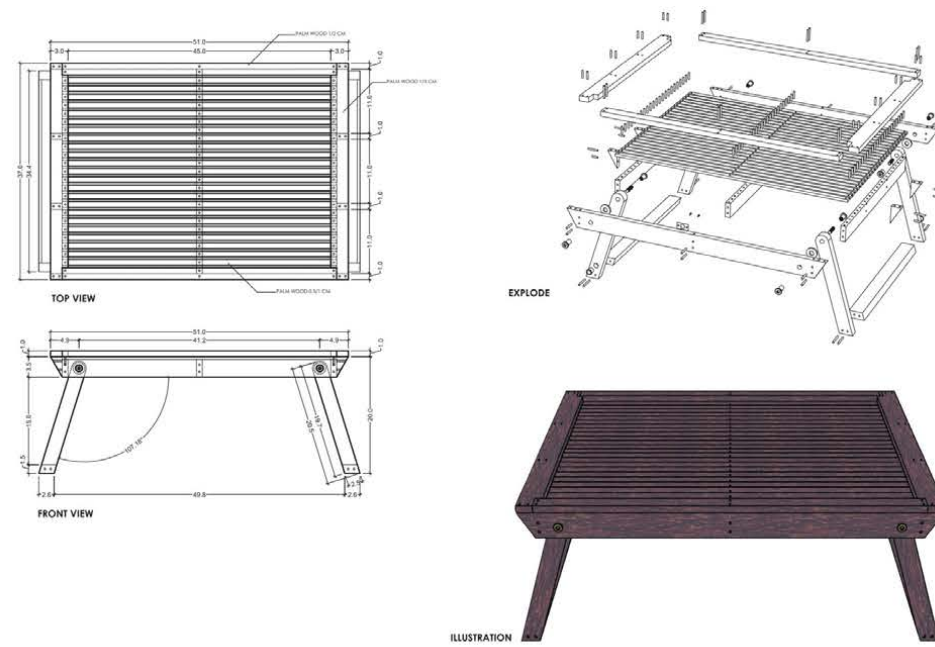

DESIGN

Beyond our extensive signature collections, Via Motif offers unique custom capabilities to the hospitality and design industries. With our in-house design studio, we are able to manage the entire process – from concept to fabrication – utilizing stunning materials developed from primarily sustainable resources. We collaborate with hotels, resorts, spas and restaurants around the world to create beautiful customized collections that reflect a reverence for nature and an appreciation for traditional craftsmanship.