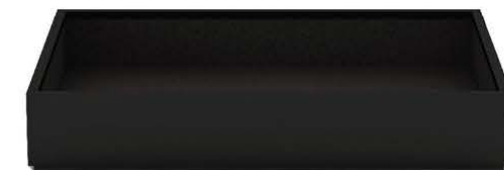

517-1L, 517-1L-FG
cube ice bucket
lacquer
7.00" x 6.50" x 6.50"
17.50 x 16.50 x 16.50 cm
java, silver, topaz, white
case pack 1