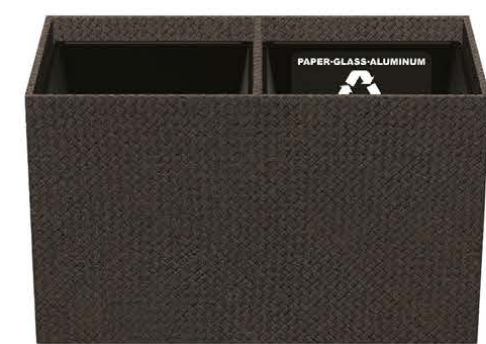

506-2P
small double cube
recycling bin
with HDPE cube liners
10.00" x 15.25" x 7.75"
25.50 x 38.75 x 19.75 cm
java
case pack 2

506-1P
large double cube recycling bin
with 2 polypropylene liners
12.00" x 19.25" x 9.75"
30.25 x 48.75 x 24.75 cm
java
case pack 2